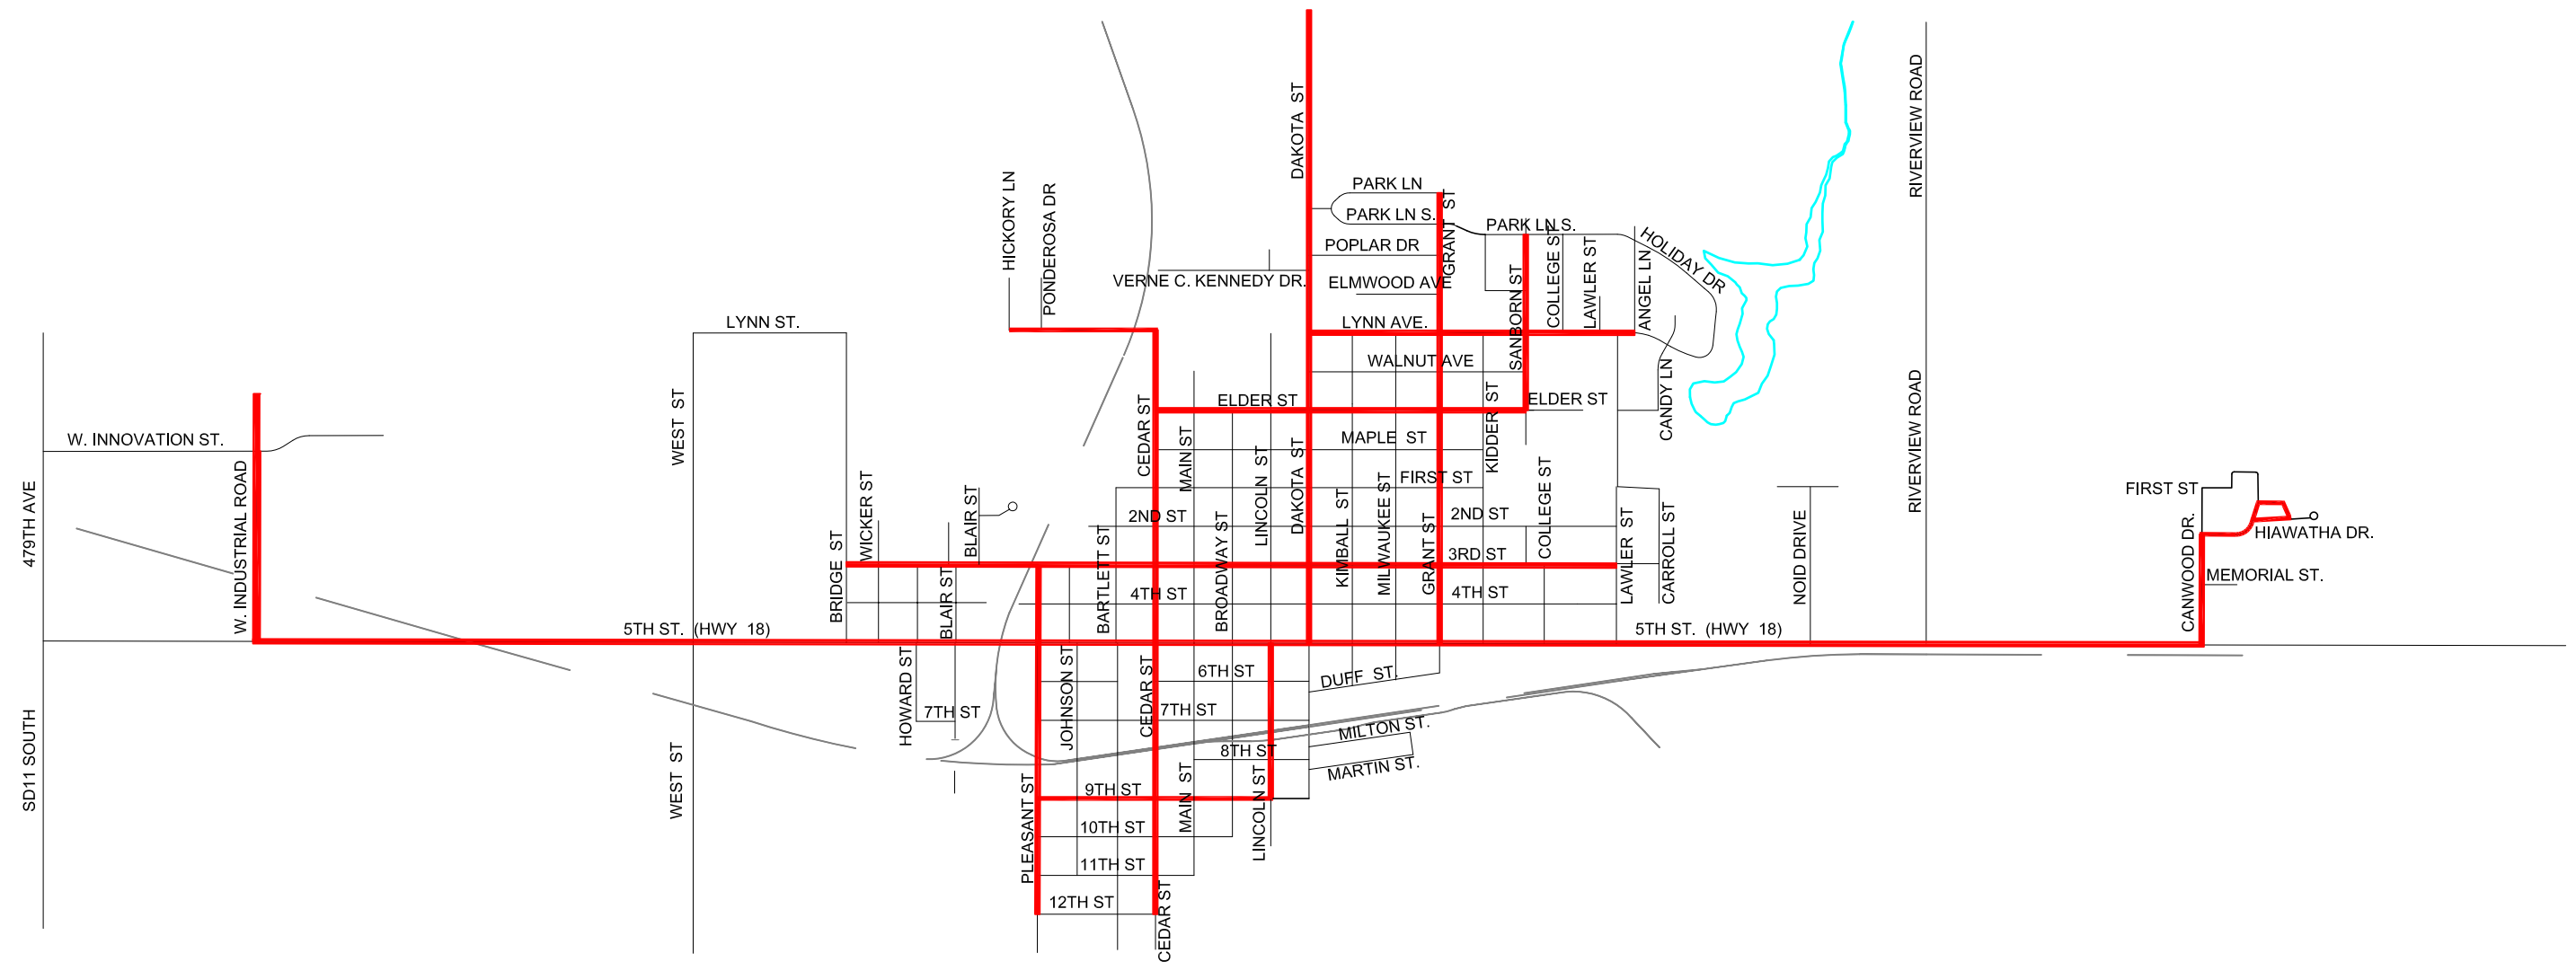

CITY OF CANTON

South Dakota

EMERGENCY SNOW ROUTES

— DESIGNATED EMERGENCY SNOW ROUTES